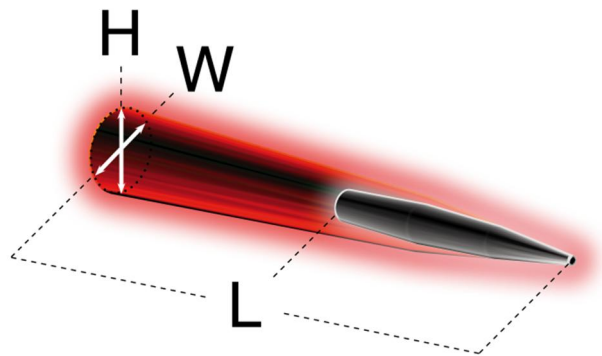

MODEL	IL-640 EM NiMH
Product description	Rechargeable hand lamp with Emergency light function
Operating temperature	-20°C.... +40°C
Light source	4 high luminous Cree LED's, lifetime: L70 >50 000 h
Light output	High power Low power 600 lumen 160 lumen
Operating time	Full power Low power 8 hours 24 hours
Beam type	Spot
Lens	Tempered glass 108 mm x 5 mm
Enclosure	High impact polyamide
Ingress protection	IP 67
Colour	Yellow body / Black locking ring
Power source	6V rechargeable NiMH battery
Weight with battery	1,4 kg
Dimensions	Approx. 215 mm (L) x 120 mm (W) x 125 mm (H)
Charging time	11 h
Other features	Battery capacity indicator Deep discharge prevention Low battery warning Short circuit protection Shoulder strap
Chargers	MICA ILC4-VAC Single mains charger (85..264VAC) MICA ILC4 Single vehicle charger (12..24VDC) MICA CR-C3 Multi charger for 3 lamps (100..240VAC) MICA CR-C5 Multi charger for 5 lamps (100..240VAC)
Accessories	Colour filters: red, green and amber Diffuser filter Adjustable stand for a single lamp

Light output, Full power	L	W	H
1,5lx limit	50m	3m	3m
0,5lx limit	265m	10m	10m
Light output, Low power	L	W	H
1,5lx limit	23m	1,5m	1,5m
0,5lx limit	130m	6m	6m